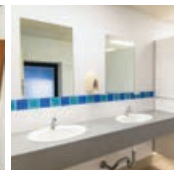

113 beds

57 cabins
56 dorm style

With 113 beds available (57 cabin & 56 dorm style) it is perfect for sporting or community groups, school and/or holiday activity camps or for those needing place to stay overnight while attending one of our many varied events.

Located within 32 acres, there are safe walking and jogging paths and BBQ facilities.

Enjoy self-catering within your cabin or engage our onsite catering team for special group meals or use of the local Café based at the Aquatic Centre.